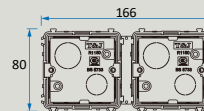

### Dimension

#### Wall Box

M1247  
1 Gang

M1472  
2 Gang

M1473  
3 Gang

M1047D  
2 Gang (Double)

R1150  
1 Gang

R1150X2  
2 Gang with 1pc R141 spacer

R1150X3  
3 Gang with 2pcs R141 spacer