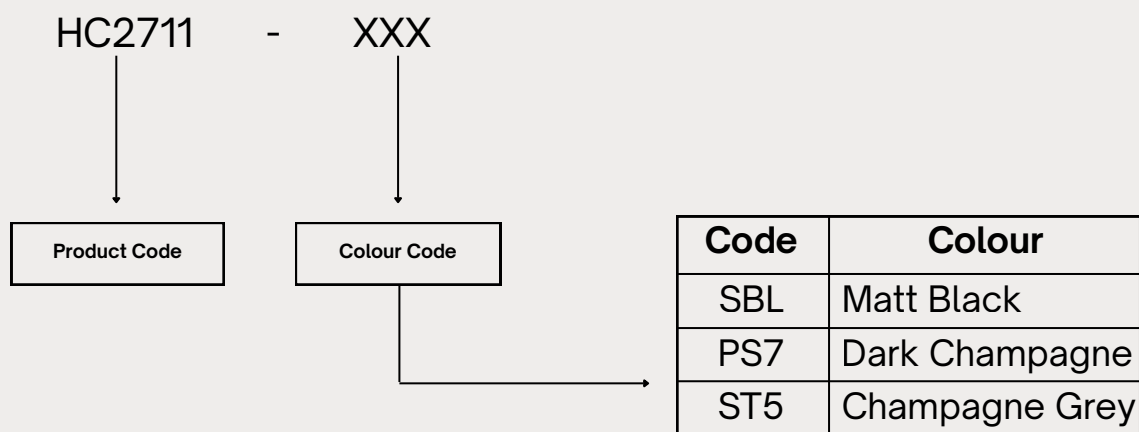

Product

Colours and Finishes

Architectural Frame

Product Code Table

Coding Rules Example of HC2711