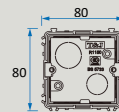

### Dimension

#### Wall Box

M1247  
1 Gang

M1472  
2 Gang

M1473  
3 Gang

M1047D  
2 Gang (Double)

R1150  
1 Gang

R1150X2  
2 Gang with 1pc R141 spacer

R1150X3  
3 Gang with 2pcs R141 spacer