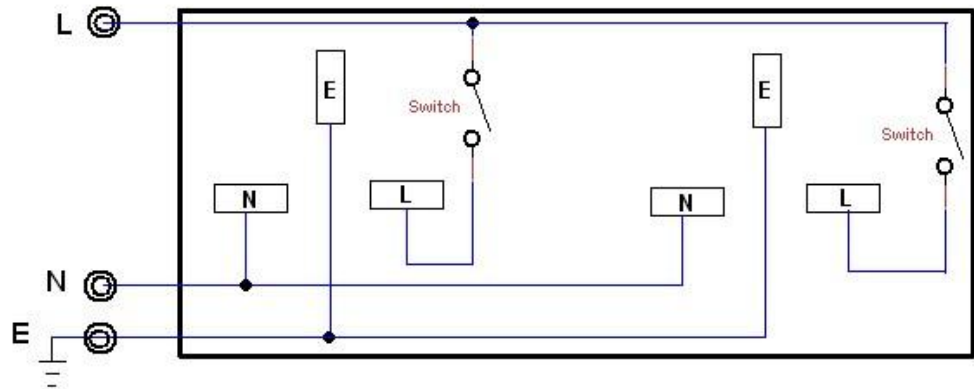

Wiring diagram

Ordering information

Colour	Part No.
White	GA8613SD-WH
Champagne Grey	GA8613SD-ST5
Champagne	GA8613SD-PS7
Matt Black	GA8613SD-SBL

The information given in this document may be amended. You are also reminded that all products must be installed by a qualified professional.