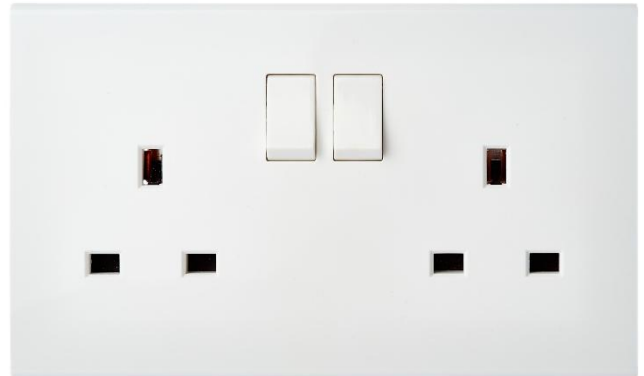

2 Gang Switched BS Socket

Specifications

Electrical:

- Rated Voltage: 250VAC 50/60Hz
- Rated Current: 13A
- Recommended wire size: 2.5mm²- 4mm²

Mechanical:

- Overall dimension: 88mm x 146mm x 32mm (HxWxD)
- Fixing screws centre: 120.6mm
- BS 4662 wall box compatible

Standards:

- BS 1363-2
- SS145-2
- MS589-2