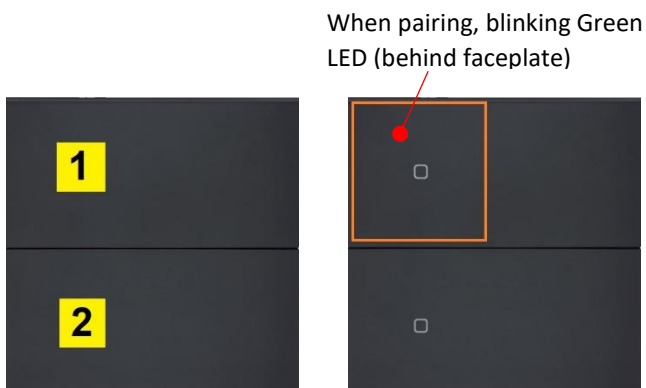

2 Gang Zigbee Switch (with Neutral wire)

Opal Ultra

Description

This Zigbee wireless switch is designed for integration to Zigbee lighting control system. Switch comes with white and amber LED indicator, with provision for engraving signage/icon on faceplate.

LED Indicator

- White LED on when switch activated
- Amber LED for backlighting, off when switch activated
- Green LED blinking for pairing

Mechanical:

- Recommended wire size: 0.5mm²-1.5mm²
- Overall dimension: 88mm x 86mm x 35mm (HxWxD)
- Standard 86 wall box
- Operating temperature: -10 °C to 50 °C

*With internal 10A Output Relays

Switch button numbering:

Switch Connection:

LED location & arrangement

(with faceplate removed, top-left corner switch button)

White LEDs (4) on

Amber LEDs (4) on

Green LED (1) on