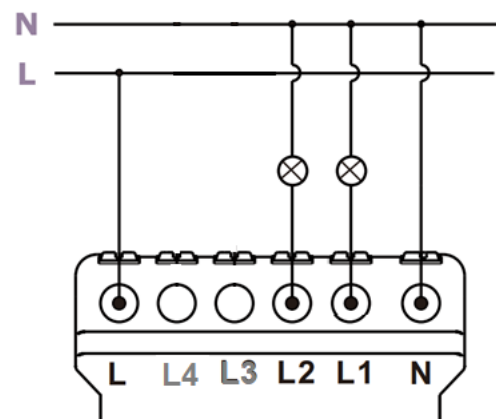

2 Gang Zigbee Switch (with Neutral wire)

Opal Ultra

Description

This Zigbee wireless switch is designed for integration to Zigbee lighting control system. Switch comes with white and amber LED indicator, with provision for engraving signage/icon on faceplate.

LED Indicator

- White LED on when switch activated
- Amber LED for backlighting, off when switch activated
- Green LED blinking for pairing

Mechanical:

- Recommended wire size: 0.5mm²-1.5mm²
- Overall dimension: 88mm x 86mm x 35mm (HxWxD)
- Standard 86 wall box
- Operating temperature: -10 °C to 50 °C

*With internal 10A Output Relays

Switch button numbering:

Switch Connection:

LED location & arrangement

(with faceplate removed, top-left corner switch button)

White LEDs (4) on

Amber LEDs (4) on

Green LED (1) on